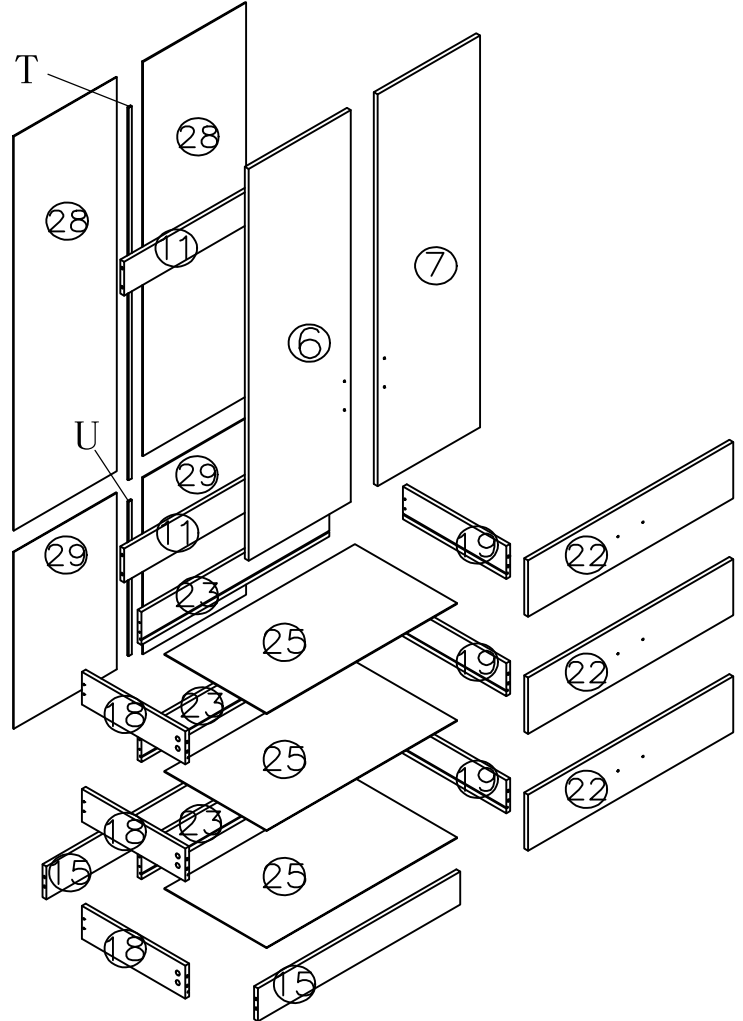

4 DOOR+3 DRAWER WARDROBE

A		Ø15x12	60	PCS	K1		16"	3	SETS
B		Ø7x29	60	PCS	K2				
C		96MM	7	PCS	L		Ø4x40	12	PCS
D		M4x20	14	PCS	M			2	PCS
E		Ø6x9	28	PCS	N			18	PCS
F		Ø6x7	12	PCS	O		Ø3x16	18	PCS
G			14	PCS	P			12	PCS
H		Ø3.5x14	84	PCS	Q		Ø19	12	PCS
I		18MM	90	PCS	R		775MM	1	PCS
J		Ø14	6	PCS	S		1761MM	1	PCS

B. L/R panel+1partition

T		1244MM	1	PCS
U		516MM	1	PCS

H. 2door+3 drawer section

F. 2 Full door section

G. Inner parts for 2 doors

K. Two shelves

STEP 1

Fx12

K1x6

STEP 2

Ax24

Bx24

STEP 3

Ax24

Bx24

STEP 4