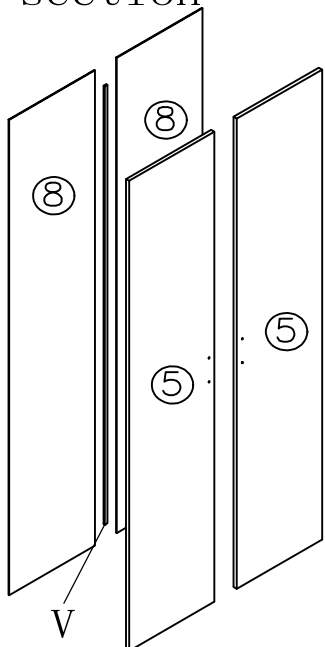

4 DOOR+3 DRAWER WARDROBE

A		Ø15x12	60	PCS	K1		16"	3	SETS
B		Ø7x29	60	PCS	K2				
C		96MM	7	PCS	L		Ø4x40	12	PCS
D		M4x20	14	PCS	M			2	PCS
E		Ø6x9	28	PCS	N			18	PCS
F		Ø6x7	12	PCS	O		Ø3x16	18	PCS
G			14	PCS	P			12	PCS
H		Ø3.5x14	84	PCS	Q		Ø19	12	PCS
I		18MM	90	PCS	R		775MM	1	PCS
J		Ø14	6	PCS	S		1761MM	1	PCS

B. L/R panel+1partition

T		1244MM	1	PCS
U		516MM	1	PCS

H. 2door+3 drawer section

F. 2 Full door section

G. Inner parts for 2 doors

K. Two shelves

STEP 1

Fx12

K1x6

STEP 2

Ax24

Bx24

STEP 3

Ax24

Bx24

STEP 4