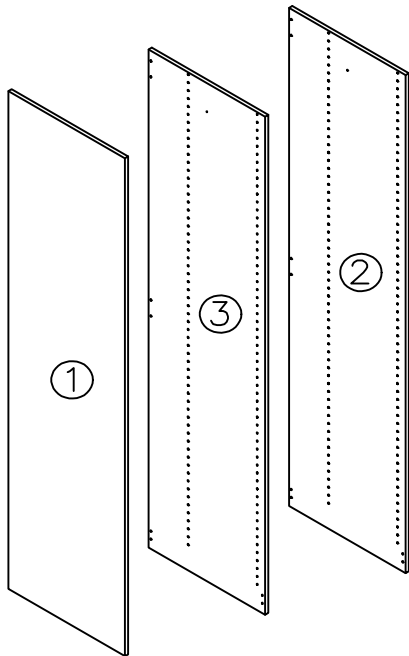

4 DOOR+3 DRAWER WARDROBE

A		Ø15x12	60	PCS	K1		16"	3	SETS
B		Ø7x29	60	PCS	K2				
C		96MM	7	PCS	L		Ø4x40	12	PCS
D		M4x20	14	PCS	M			2	PCS
E		Ø6x9	28	PCS	N			18	PCS
F		Ø6x7	12	PCS	O		Ø3x16	18	PCS
G			14	PCS	P			12	PCS
H		Ø3.5x14	84	PCS	Q		Ø19	12	PCS
I		18MM	90	PCS	R		775MM	1	PCS
J		Ø14	6	PCS	S		1761MM	1	PCS

B. L/R panel+1partition

T		1244MM	1	PCS
U		516MM	1	PCS

H. 2door+3 drawer section

F. 2 Full door section

G. Inner parts for 2 doors

K. Two shelves

STEP 1

Fx12

K1x6

STEP 2

Ax24

Bx24

STEP 3

Ax24

Bx24

STEP 4